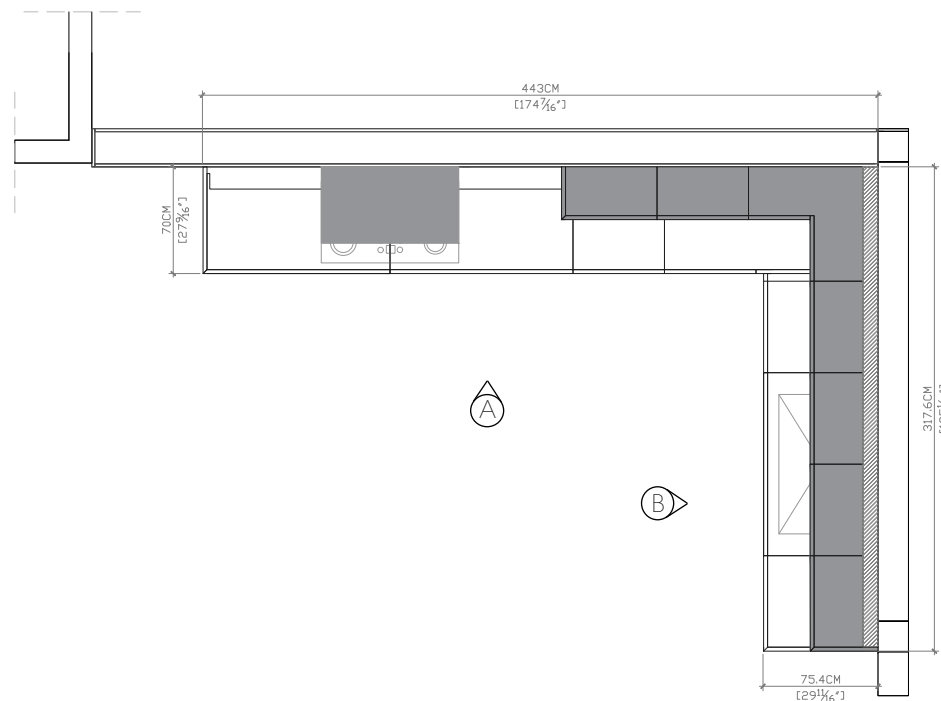

Glossy Lacquer Visone

Spessart Oak

Carrara Marble

Corian Pearl Gray

DESCRIPTION

Artex Kitchen

FINISHES

Wall Units: Glossy Lacquer Visone
 Base Units: Spessart Oak
 with Staved Lines
 Countertop: Carrara Marble
 Backsplash: Corian Pearl Gray